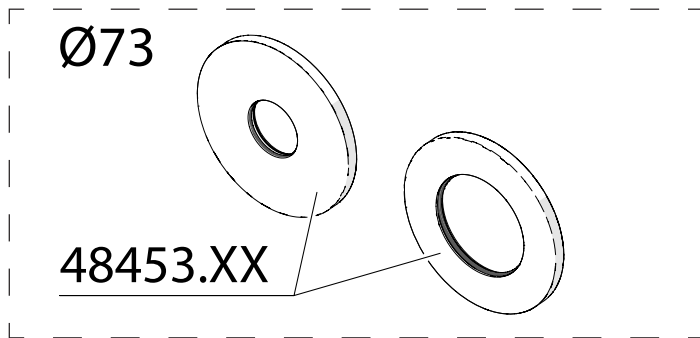

14626.xx

- *xxxxx.00 Chrome
- *xxxxx.46 Steel (PVD)
- *xxxxx.61 Matt Black
- xxxxx.77 Polished Brass
- xxxxx.79 Brushed Brass
- xxxxx.87 Brushed Copper

48448.XX (180mm)*
48449.XX (250mm)*

93130

03221